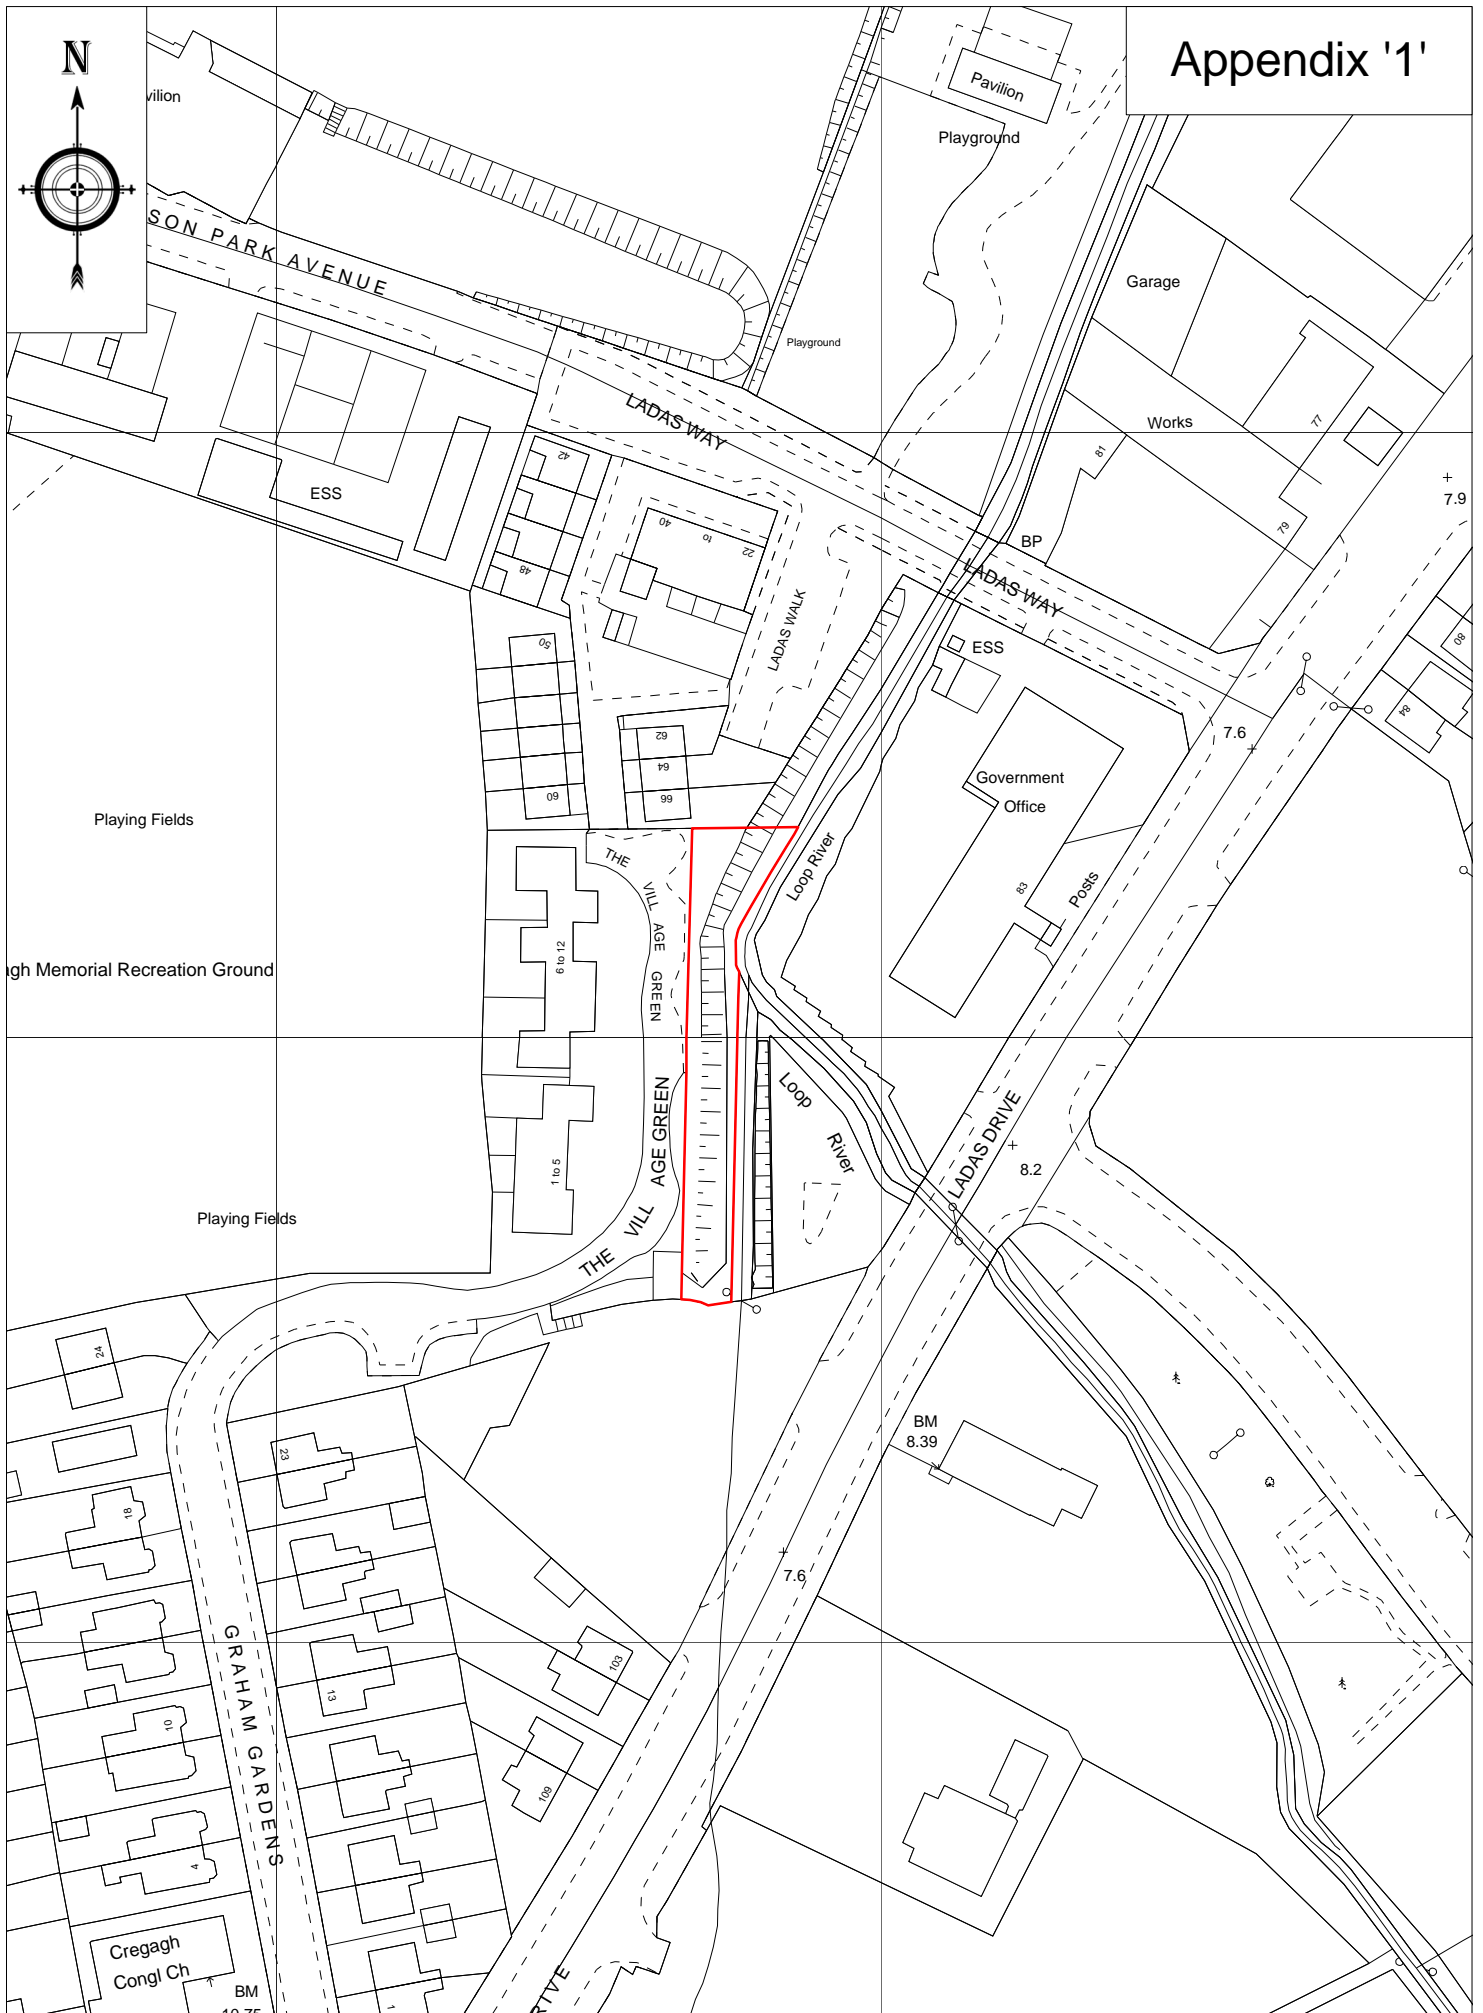

# Appendix '1'

Scale 1:1250

Connswater Community Greenway - Plot 66a

Area 0.178 acres